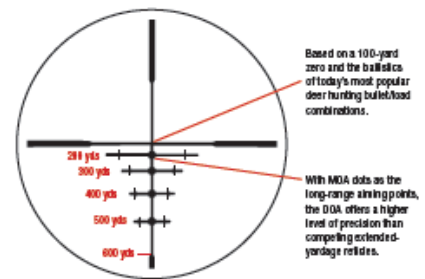

Range estimation is based on 100-yard zero and average ballistics of centerfire and in-line muzzleloaders. One MOA aiming points provide greater measure of accuracy at all indicated ranges.

The new reticles will be available on the following Bushnell riflescopes:

Muzzleloader—DOA 250

Trophy 3-9x40 w/ 6” eye relief

Trophy 3-9x40 w/ 6” eye relief Realtree AP

Centerfire—DOA600

Trophy 3-9x40

Trophy 4-12x40

Elite 3200 3-9x40

Elite 3200 3-9x50

Elite 3200 4-12x40

Elite 6500 2.5-16x42

Elite 6500 4.5-30x50

DOA 600
Centerfire Rifles