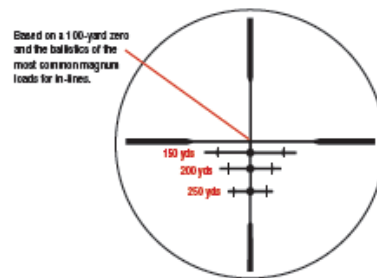

DOA 250
In-Line Muzzleloaders

Bushnell Outdoor Products is a global manufacturer and marketer of branded consumer products based in Overland Park, Kansas. Bushnell Outdoor Products sells its products worldwide under the Bushnell®, Tasco®, Serengeti®, Bollé®, Uncle Mike's Law Enforcement®, Stoney Point®, Hoppe's®, Butler Creek®, Kolpin®, Uncle Mike's®, Millett®, Simmons® and Final Approach® brand names. For information about any of these brands or products, please contact Bushnell Public Relations at (913) 752-6105.

# # #